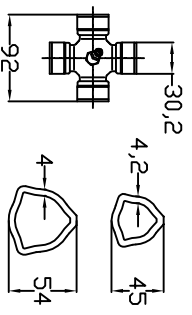

WARNING!
 SECTIONS OF THE ASSEMBLY MARKED
 AND MUST BE SHIELDED BY AN INTERACTIVE GUARDING SYSTEM
 BINACCHI S.p.A. DECLINES RESPONSIBILITY IF PROPER GUARD
 ARE NOT PROVIDED OR MAINTAINED.

TIPD-TYPE
 Typ

B6

CLIENTE-CUSTOMER-CLIENT-KUNDE

DANI-TECH A/S -DK-

RIF.CLIENTE-CUSTOMER REF.-REF.CLIENT-BEZUG KUNDE

ORIGINE

MODIFICHE-MODIFICATIONS-ÄNDERUNGEN-MODIFICACIONES

POTENZA : 64 Cv (540 g/min)
 COPPIA : 830 Nm (540 g/min)

NOTE :

CODICE C.E.D.
 B6N121CEA60A60

DATA
 26/06/13

VISTO